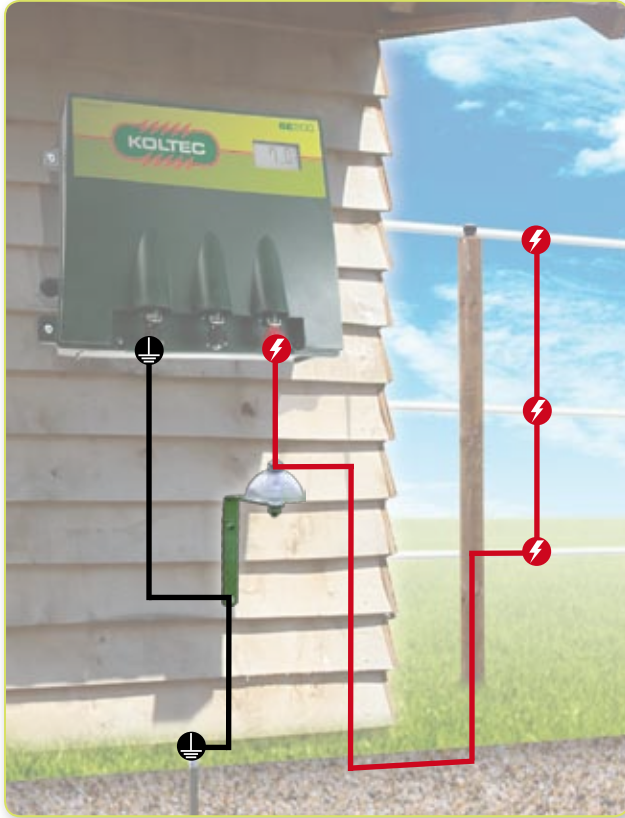

LIGHTNING DIVERTER

1. LIGHTNING DIVERTER

Fence energisers are sensitive for lightning. With the proper prevention measures, the chance of possible damage to the energisers can be reduced.

The KOLTEC lightning diverter offers the necessary protection by diverting the over tension in the air to the ground. With this the chance on a lightning stroke and therefore damage on your energiser will be reduced.