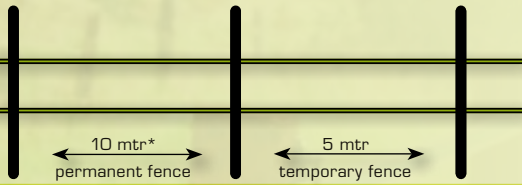

WIRE HEIGHTS

DAIRY CATTLE

90 cm
60 cm
wire

BULLS & DAIRY CATTLE

120 cm
75 cm
45 cm
wire

HORSES

140 cm
90 cm
50 cm
cord / tape

PONIES

120 cm
75 cm
45 cm
cord

GOATS

110 cm
80 cm
50 cm
25 cm
wire

SHEEP

90 cm
65 cm
45 cm
30 cm
wire

PIGS (WILD & DOMESTICATED)

75 cm
50 cm
25 cm
wire

ROES & DEERS

130 cm
110 cm
80 cm
40 cm
wire

DOGS & CATS

50 cm
30 cm
15 cm
wire

* With the use of strain springs