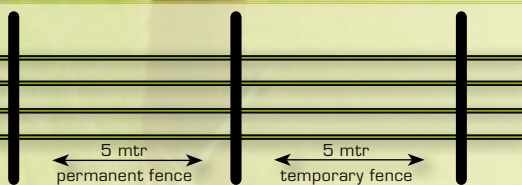

WIRE HEIGHTS

DAIRY CATTLE

90 cm
60 cm
wire

BULLS & DAIRY CATTLE

120 cm
75 cm
45 cm
wire

HORSES

140 cm
90 cm
50 cm
cord / tape

PONIES

120 cm
75 cm
45 cm
cord

GOATS

110 cm
80 cm
50 cm
25 cm
wire

SHEEP

90 cm
65 cm
45 cm
30 cm
wire

PIGS (WILD & DOMESTICATED)

75 cm
50 cm
25 cm
wire

ROES & DEERS

130 cm
110 cm
80 cm
40 cm
wire

DOGS & CATS

50 cm
30 cm
15 cm
wire

* With the use of strain springs