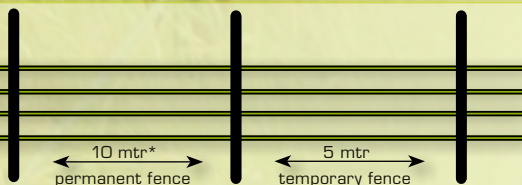

WIRE HEIGHTS

DAIRY CATTLE

90 cm
60 cm
wire

BULLS & DAIRY CATTLE

120 cm
75 cm
45 cm
wire

HORSES

140 cm
90 cm
50 cm
cord / tape

PONIES

120 cm
75 cm
45 cm
cord

GOATS

110 cm
80 cm
50 cm
25 cm
wire

SHEEP

90 cm
65 cm
45 cm
30 cm
wire

PIGS (WILD & DOMESTICATED)

75 cm
50 cm
25 cm
wire

ROES & DEERS

130 cm
110 cm
80 cm
40 cm
wire

DOGS & CATS

50 cm
30 cm
15 cm
wire

* With the use of strain springs