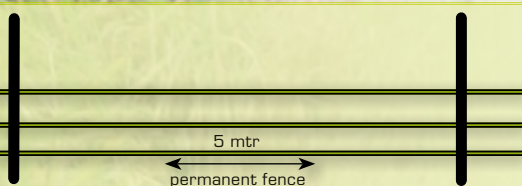

50 cm
30 cm
15 cm
wire

* With the use of strain springs