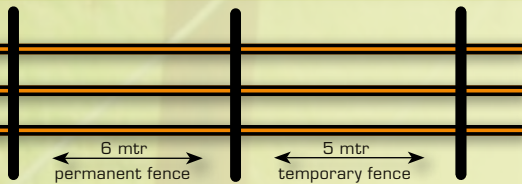

WIRE HEIGHTS

DAIRY CATTLE

90 cm
60 cm
wire

BULLS & DAIRY CATTLE

120 cm
75 cm
45 cm
wire

HORSES

140 cm
90 cm
50 cm
cord / tape

PONIES

120 cm
75 cm
45 cm
cord

GOATS

110 cm
80 cm
50 cm
25 cm
wire

SHEEP

90 cm
65 cm
45 cm
30 cm
wire

PIGS (WILD & DOMESTICATED)

75 cm
50 cm
25 cm
wire

ROES & DEERS

130 cm
110 cm
80 cm
40 cm
wire

DOGS & CATS

50 cm
30 cm
15 cm
wire

* With the use of strain springs