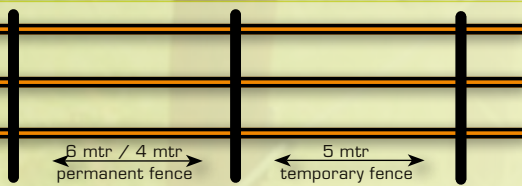

WIRE HEIGHTS

DAIRY CATTLE

90 cm
60 cm
wire

BULLS & DAIRY CATTLE

120 cm
75 cm
45 cm
wire

HORSES

140 cm
90 cm
50 cm
cord / tape

PONIES

120 cm
75 cm
45 cm
cord

GOATS

110 cm
80 cm
50 cm
25 cm
wire

SHEEP

90 cm
65 cm
45 cm
30 cm
wire

PIGS (WILD & DOMESTICATED)

75 cm
50 cm
25 cm
wire

ROES & DEERS

130 cm
110 cm
80 cm
40 cm
wire

DOGS & CATS

50 cm
30 cm
15 cm
wire

* With the use of strain springs