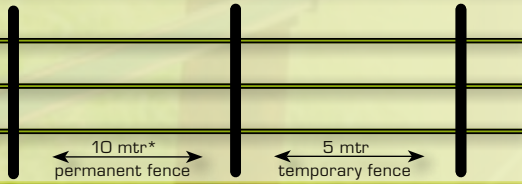

WIRE HEIGHTS

DAIRY CATTLE

90 cm
60 cm
wire

BULLS & DAIRY CATTLE

120 cm
75 cm
45 cm
wire

HORSES

140 cm
90 cm
50 cm
cord / tape

PONIES

120 cm
75 cm
45 cm
cord

GOATS

110 cm
80 cm
50 cm
25 cm
wire

SHEEP

90 cm
65 cm
45 cm
30 cm
wire

PIGS (WILD & DOMESTICATED)

75 cm
50 cm
25 cm
wire

ROES & DEERS

130 cm
110 cm
80 cm
40 cm
wire

DOGS & CATS

50 cm
30 cm
15 cm
wire

* With the use of strain springs