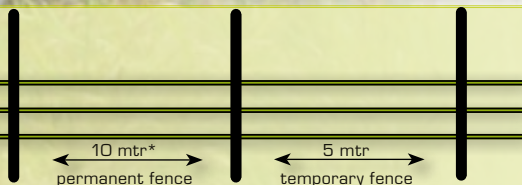

120 cm
75 cm
45 cm
cord

GOATS

110 cm
80 cm
50 cm
25 cm
wire

SHEEP

90 cm
65 cm
45 cm
30 cm
wire

PIGS (WILD & DOMESTICATED)

75 cm
50 cm
25 cm
wire

ROES & DEERS

130 cm
110 cm
80 cm
40 cm
wire

DOGS & CATS

50 cm
30 cm
15 cm
wire

* With the use of strain springs