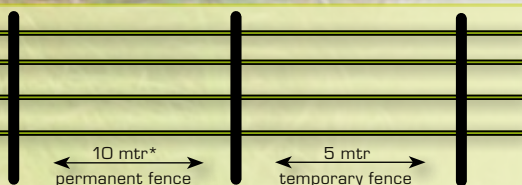

120 cm
75 cm
45 cm
cord

GOATS

110 cm
80 cm
50 cm
25 cm
wire

SHEEP

90 cm
65 cm
45 cm
30 cm
wire

PIGS (WILD & DOMESTICATED)

75 cm
50 cm
25 cm
wire

ROES & DEERS

130 cm
110 cm
80 cm
40 cm
wire

DOGS & CATS

50 cm
30 cm
15 cm
wire

* With the use of strain springs